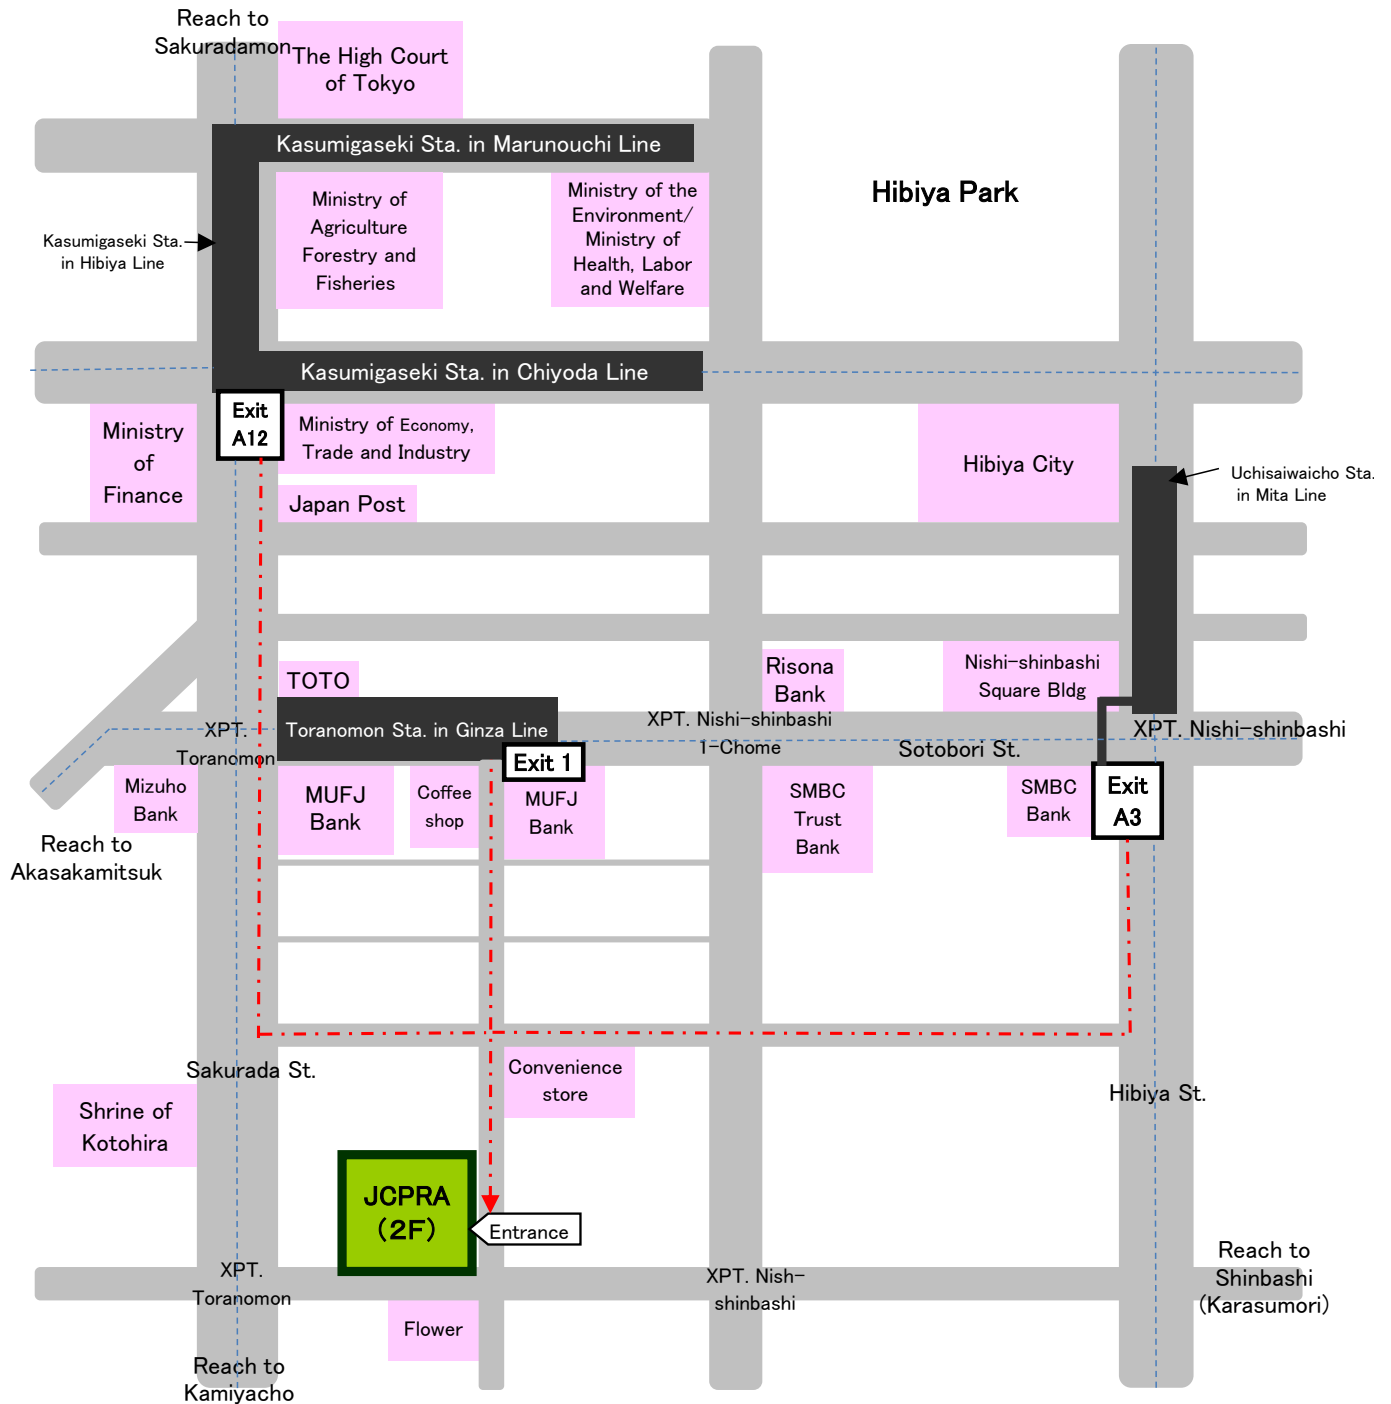

# Map of The Japan Containers and Packaging Recycling Association ("JCPRA")

Yusei-Fukushi Kotohira Bldg. 2nd fl.

as of Aug.12, 2015

1-14-1 Toranomon, Minato-ku, Tokyo, 105-0001

TEL 03-5532-8597 FAX 03-5532-9698

- 2-minute-walk from Exit 1 of Toranomon Station in Ginza Line
- 7-minute-walk from Exit A 12 of Kasumigaseki Station in Marunouchi, Hibiya or Chiyoda Line
- 8-minute-walk from Exit A 3 of Uchisaiwaicho Station in Mita Line